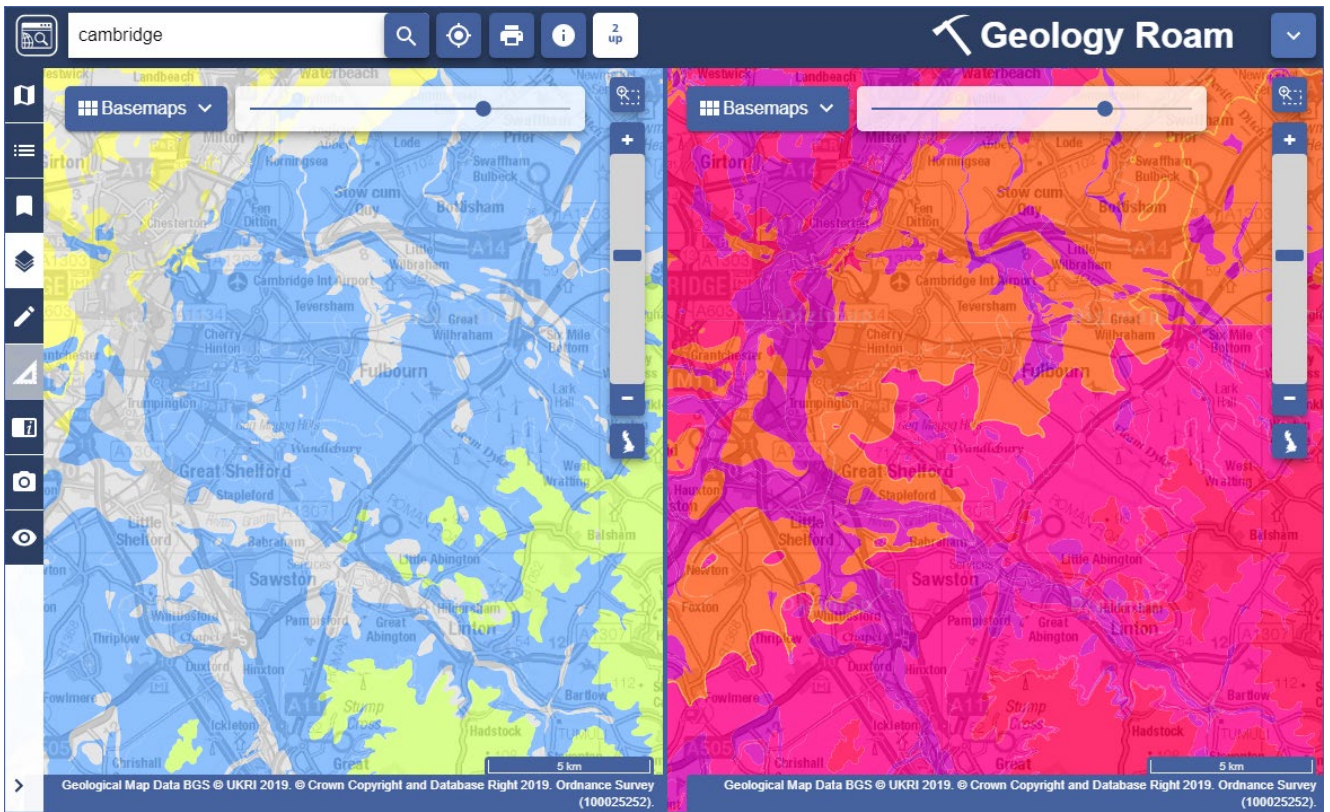

## Tasks:

1. Search for St Abb's Head.
2. **Basemaps** – select 1:50000 Rock Type.
3. Select the **Get Feature Information** button from the top toolbar. Select a rock on the map for information.

4. Try the **Active legend** in the sidebar. Select an entry in the list to highlight those rocks on the map.

5. **Geological photos.** Select the camera icon on the sidebar to view photos from the [British Geological Survey](#).

# Compare 2 soil basemaps