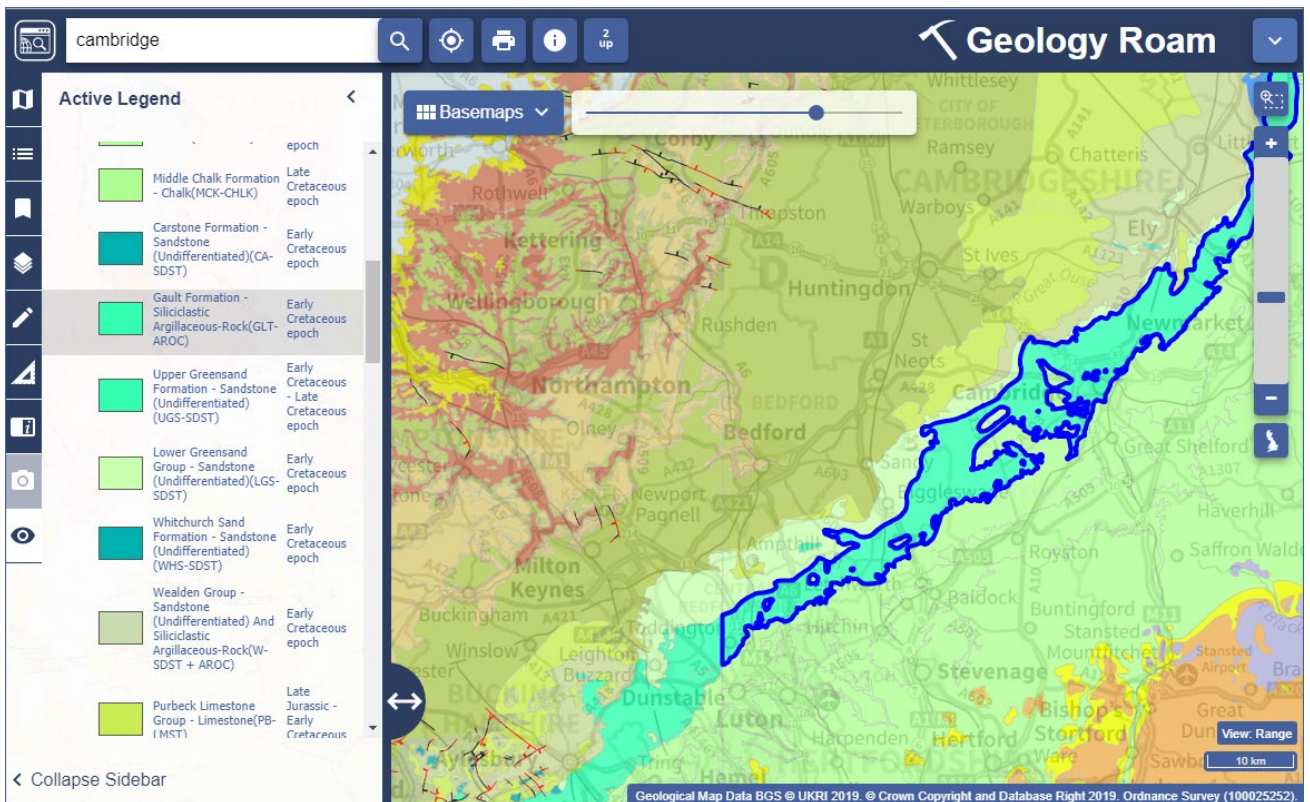

Using the active legend

This work is licensed under a [Creative Commons Attribution-NonCommercial-ShareAlike 4.0 International License](https://creativecommons.org/licenses/by-nc-sa/4.0/).