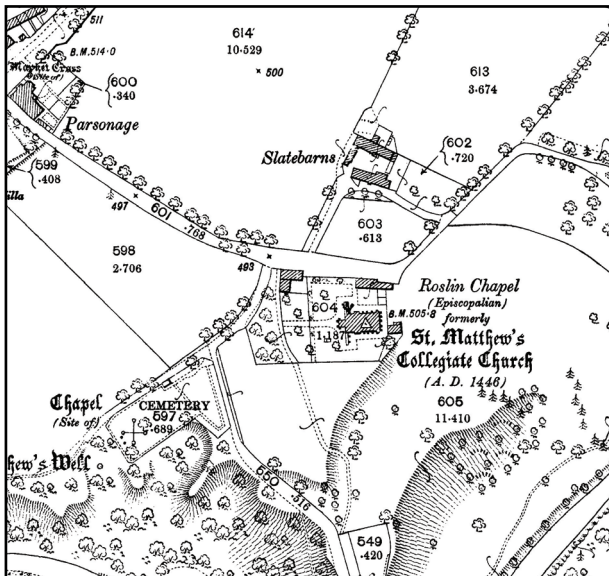

What is Historic Digimap?

Historic Digimap is an online service delivering historic Ordnance Survey maps from Landmark. Our applications are intuitive, flexible and designed for use in an academic context.

Digimap consists of two applications; one for viewing and printing maps, the other for downloading digital map data:

- Use **Roam** to view, annotate and print maps.
- Use **Data Download** to download map data and load it into GIS or CAD software for further analysis and manipulation.

Map data

- All available County Series maps (1846 to 1969) at 1:2,500 and 1:10,560 scales.
- All available National Grid maps (1943 to 1996) at 1:1,250, 1:2,500 & 1:10,560/10,000 scales.
- Selected Town Plan maps (1848 and 1939) at scales of 1:500, 1:528 and 1:1056 scales.

Over 400,000 geo-referenced digital map images are available to download, for use in GIS and CAD.

User Support

Comprehensive help is available in Digimap applications. Regular webinars are available to all users. Each subscribing institution has local user support staff. Any user can email the EDINA helpdesk at digimap@ed.ac.uk.

Access

Access is free to staff and students of subscribing institutions. For further information on subscriptions, available data, and using the service, go to: <https://digimap.edina.ac.uk/>

Follow us

<http://digimap.blogs.edina.ac.uk/>

<https://twitter.com/EDINA_Digimap>

<https://www.facebook.com/EDINADigimap>

<https://www.youtube.com/EDINADigimap>

EDINA is a centre for digital expertise and online service delivery at the University of Edinburgh. <https://edina.ac.uk>